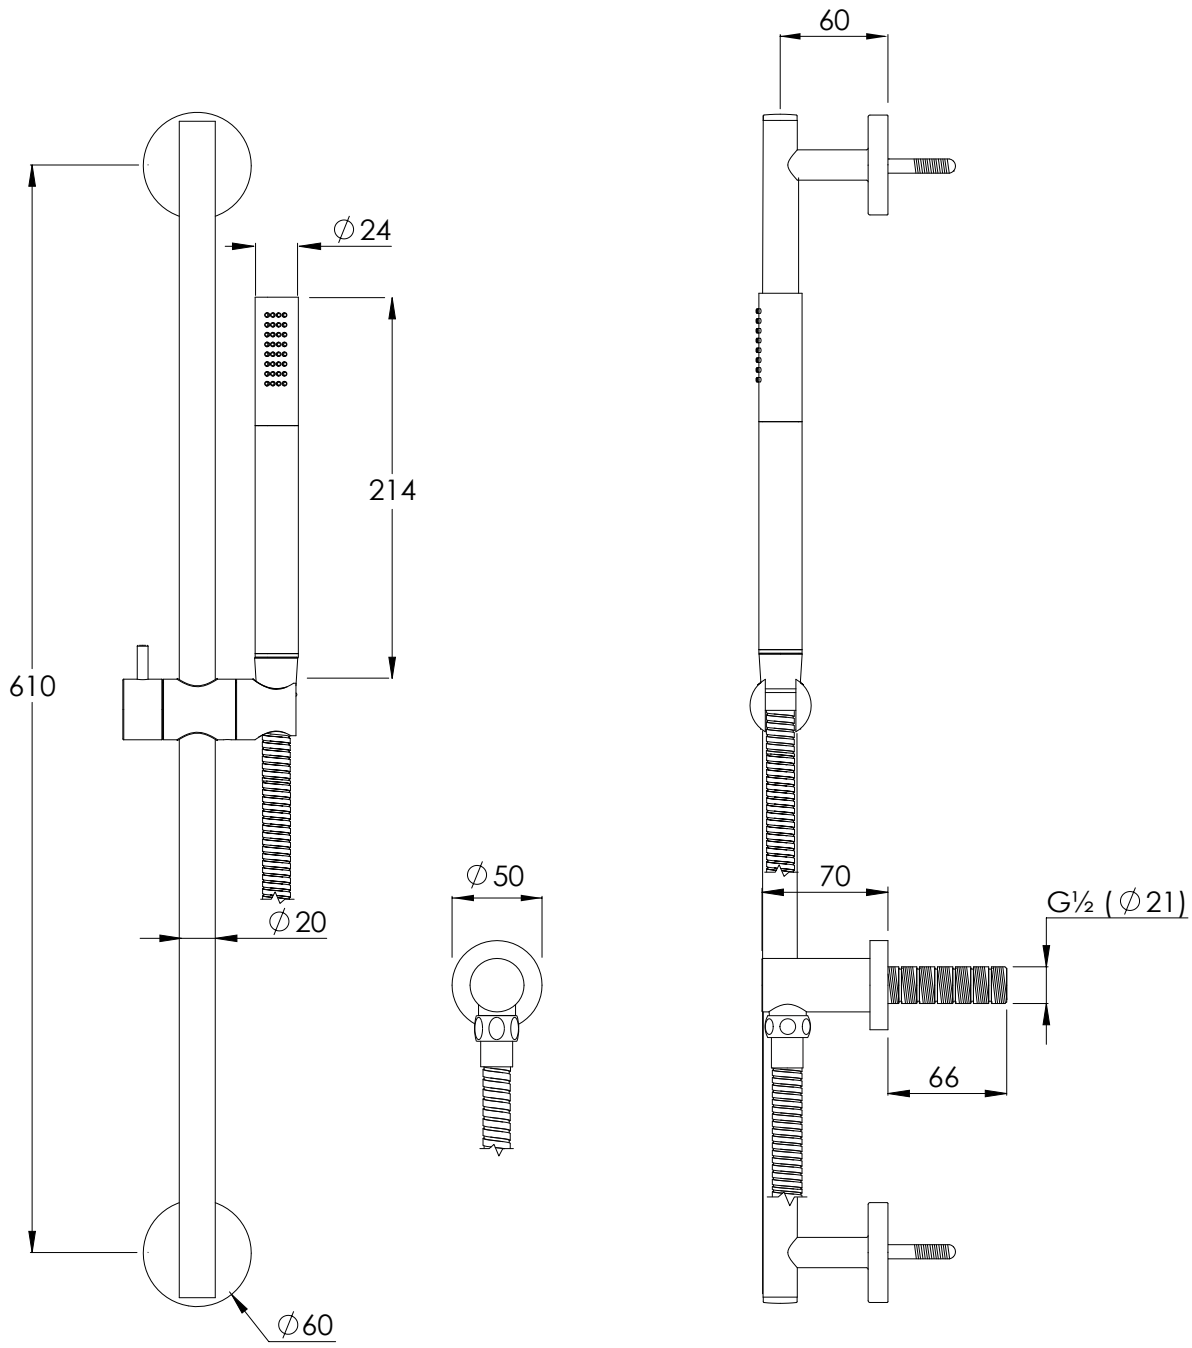

COALBROOK

CO4012

RISER RAIL & HANDSET INCLUDING
HOSE & OUTLET

DATE: 02/09/2021

REVISION: A

DIMENSIONS IN MILLIMETRES

WHILST EVERY EFFORT IS MADE TO ENSURE THE ACCURACY OF THESE DATA SHEETS THEY ARE SUBJECT TO CHANGE WITHOUT NOTICE AS PART OF THE COMPANY'S PRODUCT DEVELOPMENT PROCESS